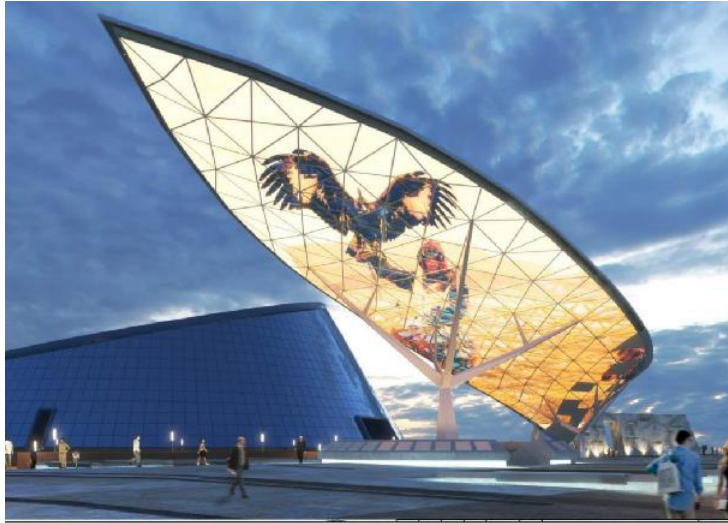

 1920Hz ~ 3840Hz

 13bits ~ 16bits

Innovative Curtain - Shaped LED Display

LED display C1 series is a media facade LED screen with high transmittance. Designed to make architecture more cutting-edge and attractive, the C1 series is integrated with the feature of the LED curtain. With high brightness and great transparency, this display tends to be used as over-dimensional, animated, illuminated advertising LED screens. It has been widely applied in the places like Times Square, Las Vegas and Hong Kong. The pixel pitches are P10.4, P12.5, P15.6, P25, P31.2.

High Brightness

This curtain media facade can reach more than 7,000nits.

Ultimate Refresh Rate

The outdoor LED billboard is full color and its refresh rate can reach 3840Hz.

Best Gray Scale

The gray scale of this DOOH screen can reach 16bits.

Application Fields

To fit every different scene, our product is made up of superior quality materials with the concise and strong structure. This product is usually used in:

- **Billboards;**
- **Chain Stores;**
- **Central Business Districts.**